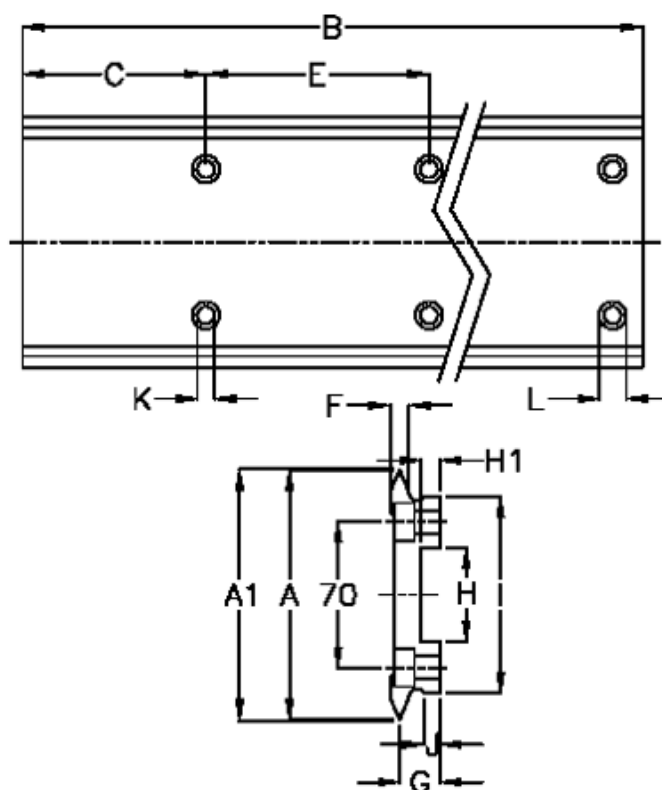

Article number: 05712115936

Description: Hepco GV3 slide NL 120 L5936 P3
with counterbored holes

Measures

A	= 120	H	= 45
A1	= 121.38	H1	= 9.5
B	= 5936	I	= 94.4
C	= 88.0	J	= 4.80
E	= 180	K	= 11.0
F	= 9.43	L	= 18 x 10
For bearing = J54		Precision type	= P3
G	= 19.7	Weight kg/1000	= 15.00